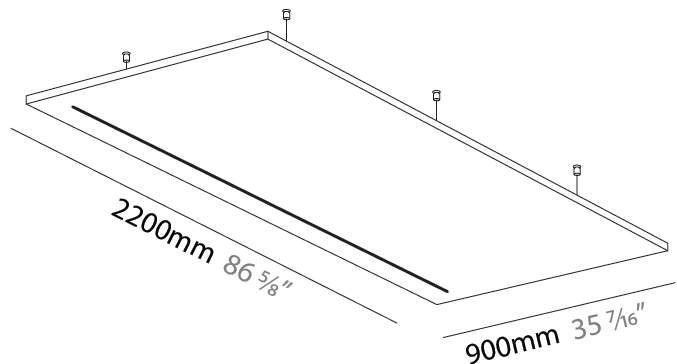

LED

Color Temperature (°K): 2700
Max. Delivered Lumen (lm): 714
Nominal Lumen (lm): 1020
CRI: >90 CRI
Lamp Life (hrs): 80000

OPTICAL

Beam Angle: 30

RATINGS AND CERTIFICATIONS

Certified By: Certified for North American Standards
IP rating: IP20